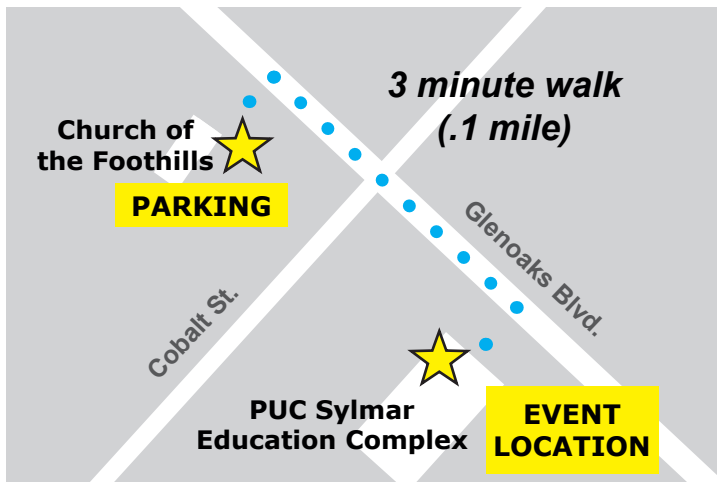

PUC SCHOOLS - 2019 MAJORS & CAREER EVENT

PARKING INFORMATION

Parking Location
**Church of
the Foothills**
13425 Glenoaks Blvd.
Sylmar, CA 91342

Event Location
PUC Sylmar
Education Complex
13361 Glenoaks Blvd.
Sylmar, CA 91342