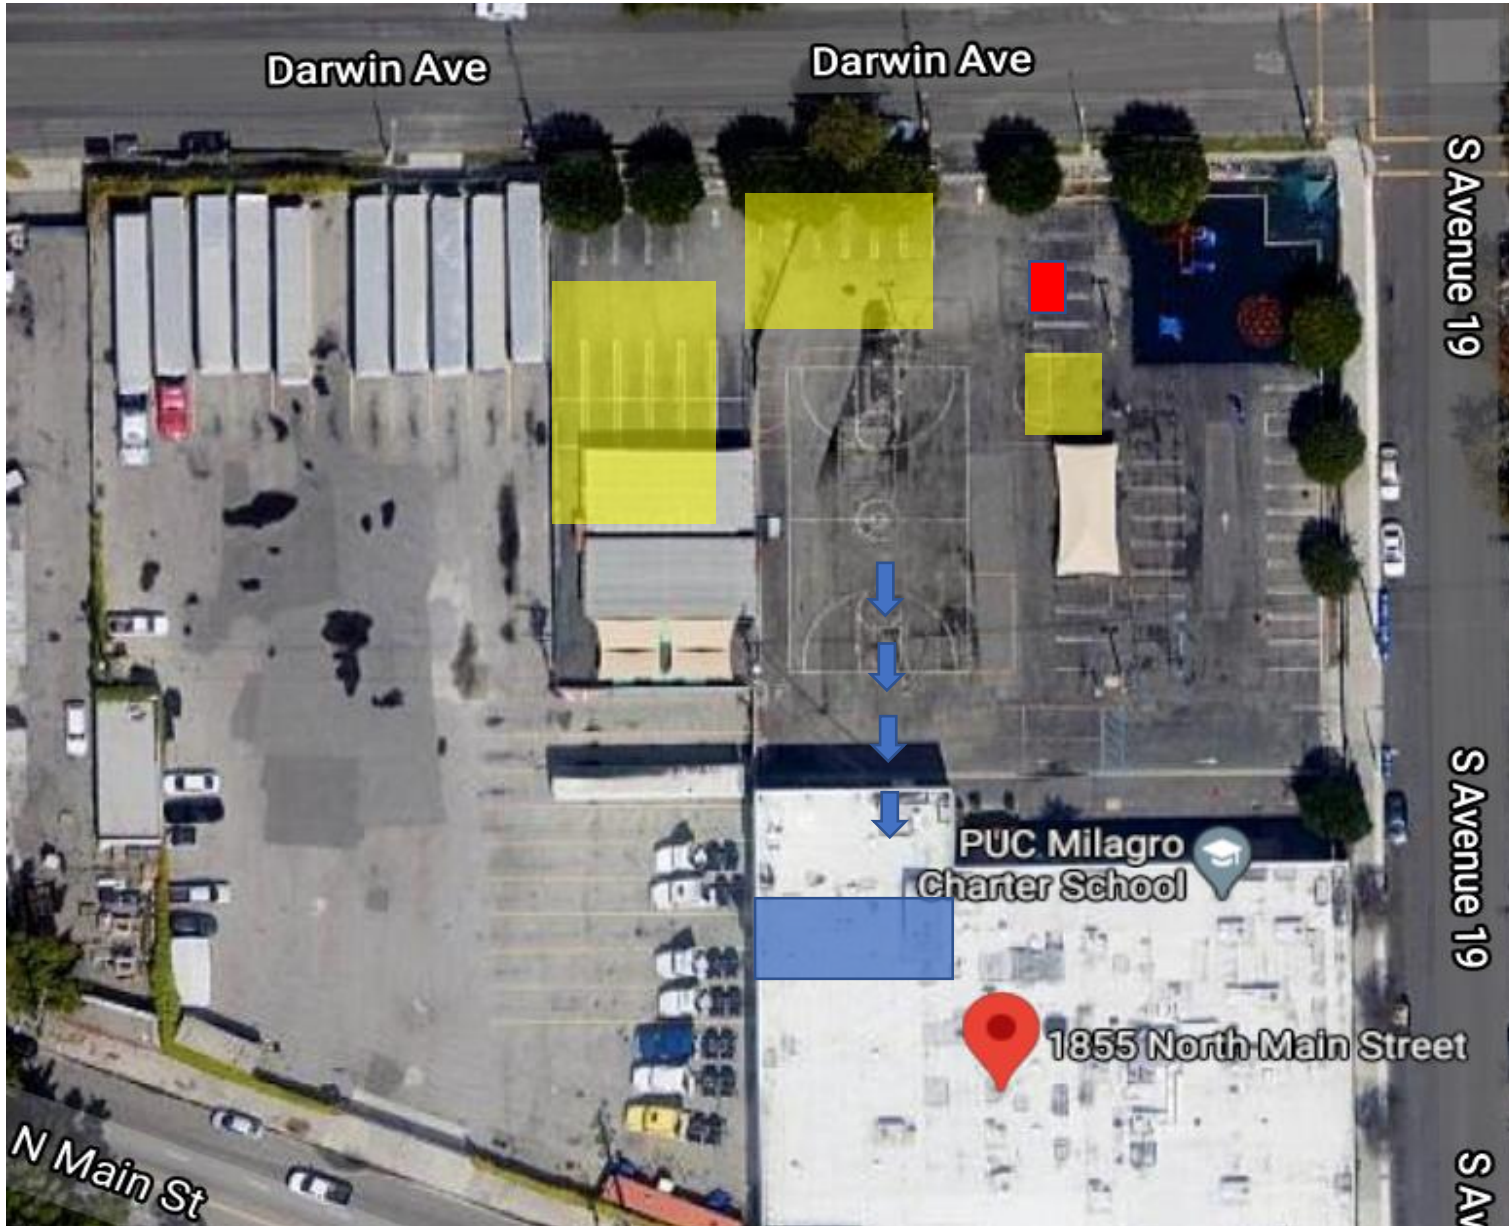

PUC RIVER DISTRICT CAMPUS VOTE CENTER MAP

	Outdoors Drop-Off Ballot Area
	Vote Center
	Voting Parking
	Walk Path