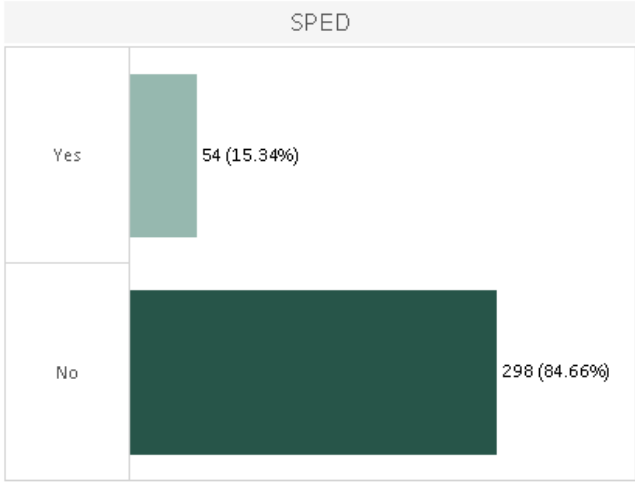

Demographics for PUC Lakeview Charter Academy
as of 11/6/2017

Total Students
352

Race/Ethnicity		
Race/Ethnicity	Count	%
Black or African American	8	2.27%
Chinese	1	0.28%
Filipino	3	0.85%
Hispanic/Latino	334	94.89%
Japanese	1	0.28%
Multiple Races Selected	2	0.57%
Other Asian	1	0.28%
White (not of Hispanic origin)	2	0.57%