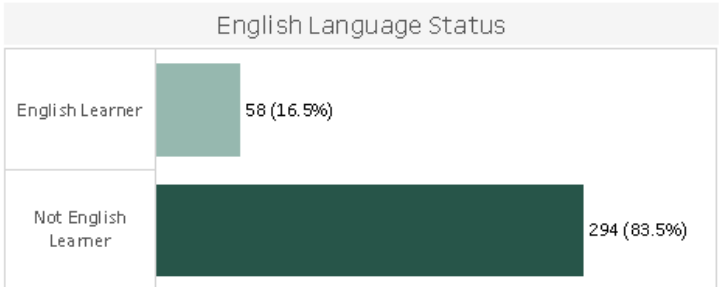

Demographics for PUC Lakeview Charter Academy
as of 11/6/2017

Total Students
352

Race/Ethnicity		
Race/Ethnicity	Count	%
Black or African American	8	2.27%
Chinese	1	0.28%
Filipino	3	0.85%
Hispanic/Latino	334	94.89%
Japanese	1	0.28%
Multiple Races Selected	2	0.57%
Other Asian	1	0.28%
White (not of Hispanic origin)	2	0.57%