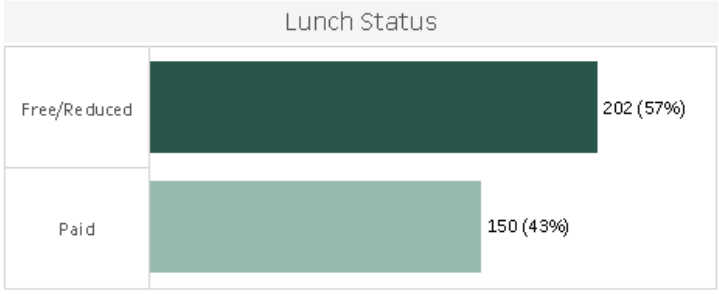

Demographics for PUC Lakeview Charter Academy
as of 11/6/2017

Total Students
352

Race/Ethnicity		
Race/Ethnicity	Count	%
Black or African American	8	2.27%
Chinese	1	0.28%
Filipino	3	0.85%
Hispanic/Latino	334	94.89%
Japanese	1	0.28%
Multiple Races Selected	2	0.57%
Other Asian	1	0.28%
White (not of Hispanic origin)	2	0.57%