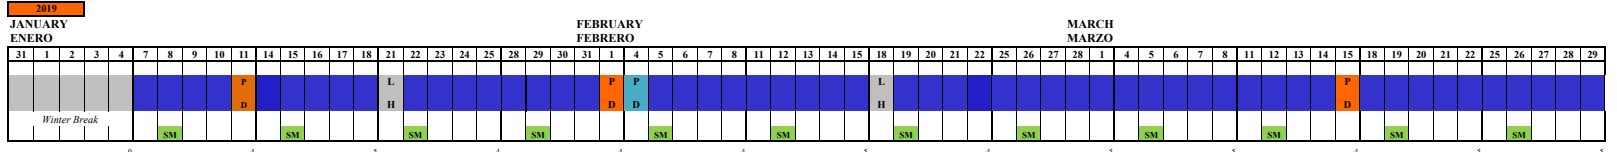

2/1/18 PUC WIDE PD
3/15/18 COM of PRAC
2/4/19 DATA PD (VALLEY)
2/8/19 DATA PD (LA)