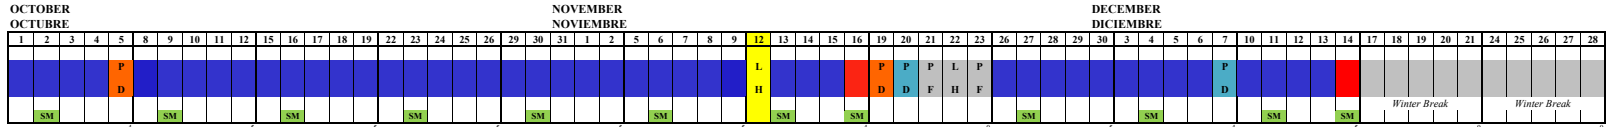

2/1/18 PUC WIDE PD
3/15/18 COM of PRAC
2/4/19 DATA PD (VALLEY)
2/8/19 DATA PD (LA)