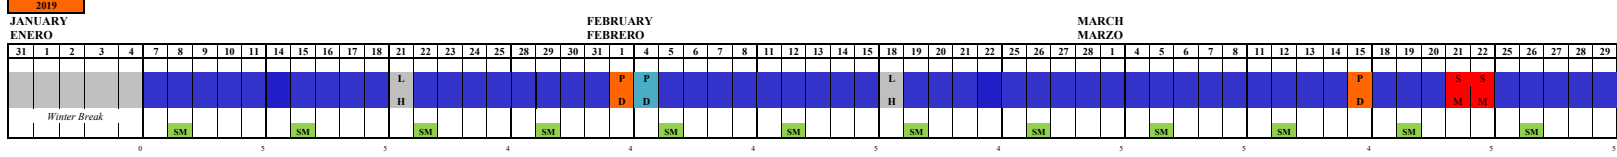

School Calendar 2018-2019

TOTAL DAYS OF INSTRUCTION
176

New Leader Institute July 9-12
Leader Institute July 16-19
Learning Lab- July 23-27
SITE DAYS:

2/1/18 PUC WIDE PD
3/15/18 COM of PRAC
2/4/18 DATA PD (VALLEY)
2/8/19 DATA PD (LA)

Start and End Dates	
8/13/18	First Day of School
6/7/19	Last Day of School

Holidays	
9/3/18	Labor Day
#####	Veterans Day
11/22/18	Thanksgiving Holiday
12/17/18-01/4/19	Winter Break
1/21/19	Dr. Martin L. King, Jr.'s Birthday Observed
2/18/19	President's Day
4/1/19	Cesar Chavez Day Observed
4/15/19-4/19/19	Spring Break
5/27/19	Memorial Day

LH = Legal Holiday
PD = Professional Development/Pupil Free Day
PF = Pupil Free Day

SM-Staff Meeting / Minimum Days
PD-SCHOOL SITE Professional Development
SM-Super Minimum Day
PD-PUC-WIDE Professional Development

Pupil Free Dates
11/21/2018
11/23/2018

Professional Development Dates	
PUC Kick Off	9/4/2018
School Site PD-RETREAT	9/14/2018
PUC WIDE PD	10/5/2018
Community of Practice 1	11/19/2018
School Site PD- PLANNING	11/20/2018
School Site PD- DATA	12/7/2018
PUC WIDE PD	2/1/2019
School Site PD - DATA	2/4/2019
Community of Practice 2	3/15/2019
DYO PD-Spring Retreat	4/22/2019

Progress Report / Report Cards Due	
Progress Report:	9/18/18
Progress Report:	11/15/18
Semester 1:	12/14/2018
Progress Report:	3/21/2019
Progress Report:	4/30/19
Semester 2:	6/7/2019