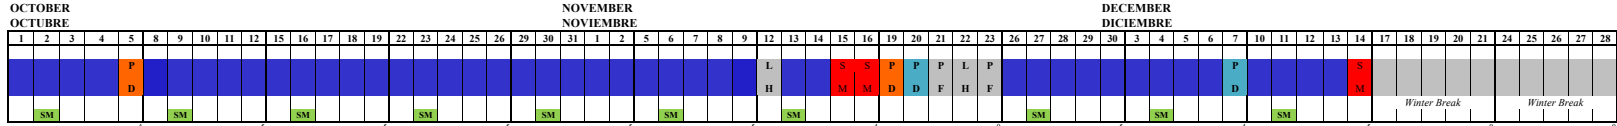

School Calendar 2018-2019

TOTAL DAYS OF INSTRUCTION
176

New Leader Institute July 9-12
Leader Institute July 16-19
Learning Lab- July 23-27
SITE DAYS:

2/1/18 PUC WIDE PD
3/15/18 COM of PRAC
2/4/18 DATA PD (VALLEY)
2/8/19 DATA PD (LA)

Start and End Dates	
8/13/18	First Day of School
6/7/19	Last Day of School

Holidays	
9/3/18	Labor Day
#####	Veterans Day
11/22/18	Thanksgiving Holiday
12/17/18-01/4/19	Winter Break
1/21/19	Dr. Martin L. King, Jr.'s Birthday Observed
2/18/19	President's Day
4/1/19	Cesar Chavez Day Observed
4/15/19-4/19/19	Spring Break
5/27/19	Memorial Day

LH = Legal Holiday
PD = Professional Development/Pupil Free Day
PF = Pupil Free Day

SM-Staff Meeting / Minimum Days
PD-SCHOOL SITE Professional Development
SM-Super Minimum Day
PD-PUC-WIDE Professional Development

Pupil Free Dates
11/21/2018
11/23/2018

Professional Development Dates	
PUC Kick Off	9/4/2018
School Site PD-RETREAT	9/14/2018
PUC WIDE PD	10/5/2018
Community of Practice 1	11/19/2018
School Site PD- PLANNING	11/20/2018
School Site PD- DATA	12/7/2018
PUC WIDE PD	2/1/2019
School Site PD - DATA	2/4/2019
Community of Practice 2	3/15/2019
DYO PD-Spring Retreat	4/22/2019

Progress Report / Report Cards Due	
Progress Report:	9/18/18
Progress Report:	11/15/18
Semester 1:	12/14/2018
Progress Report:	3/21/2019
Progress Report:	4/30/19
Semester 2:	6/7/2019