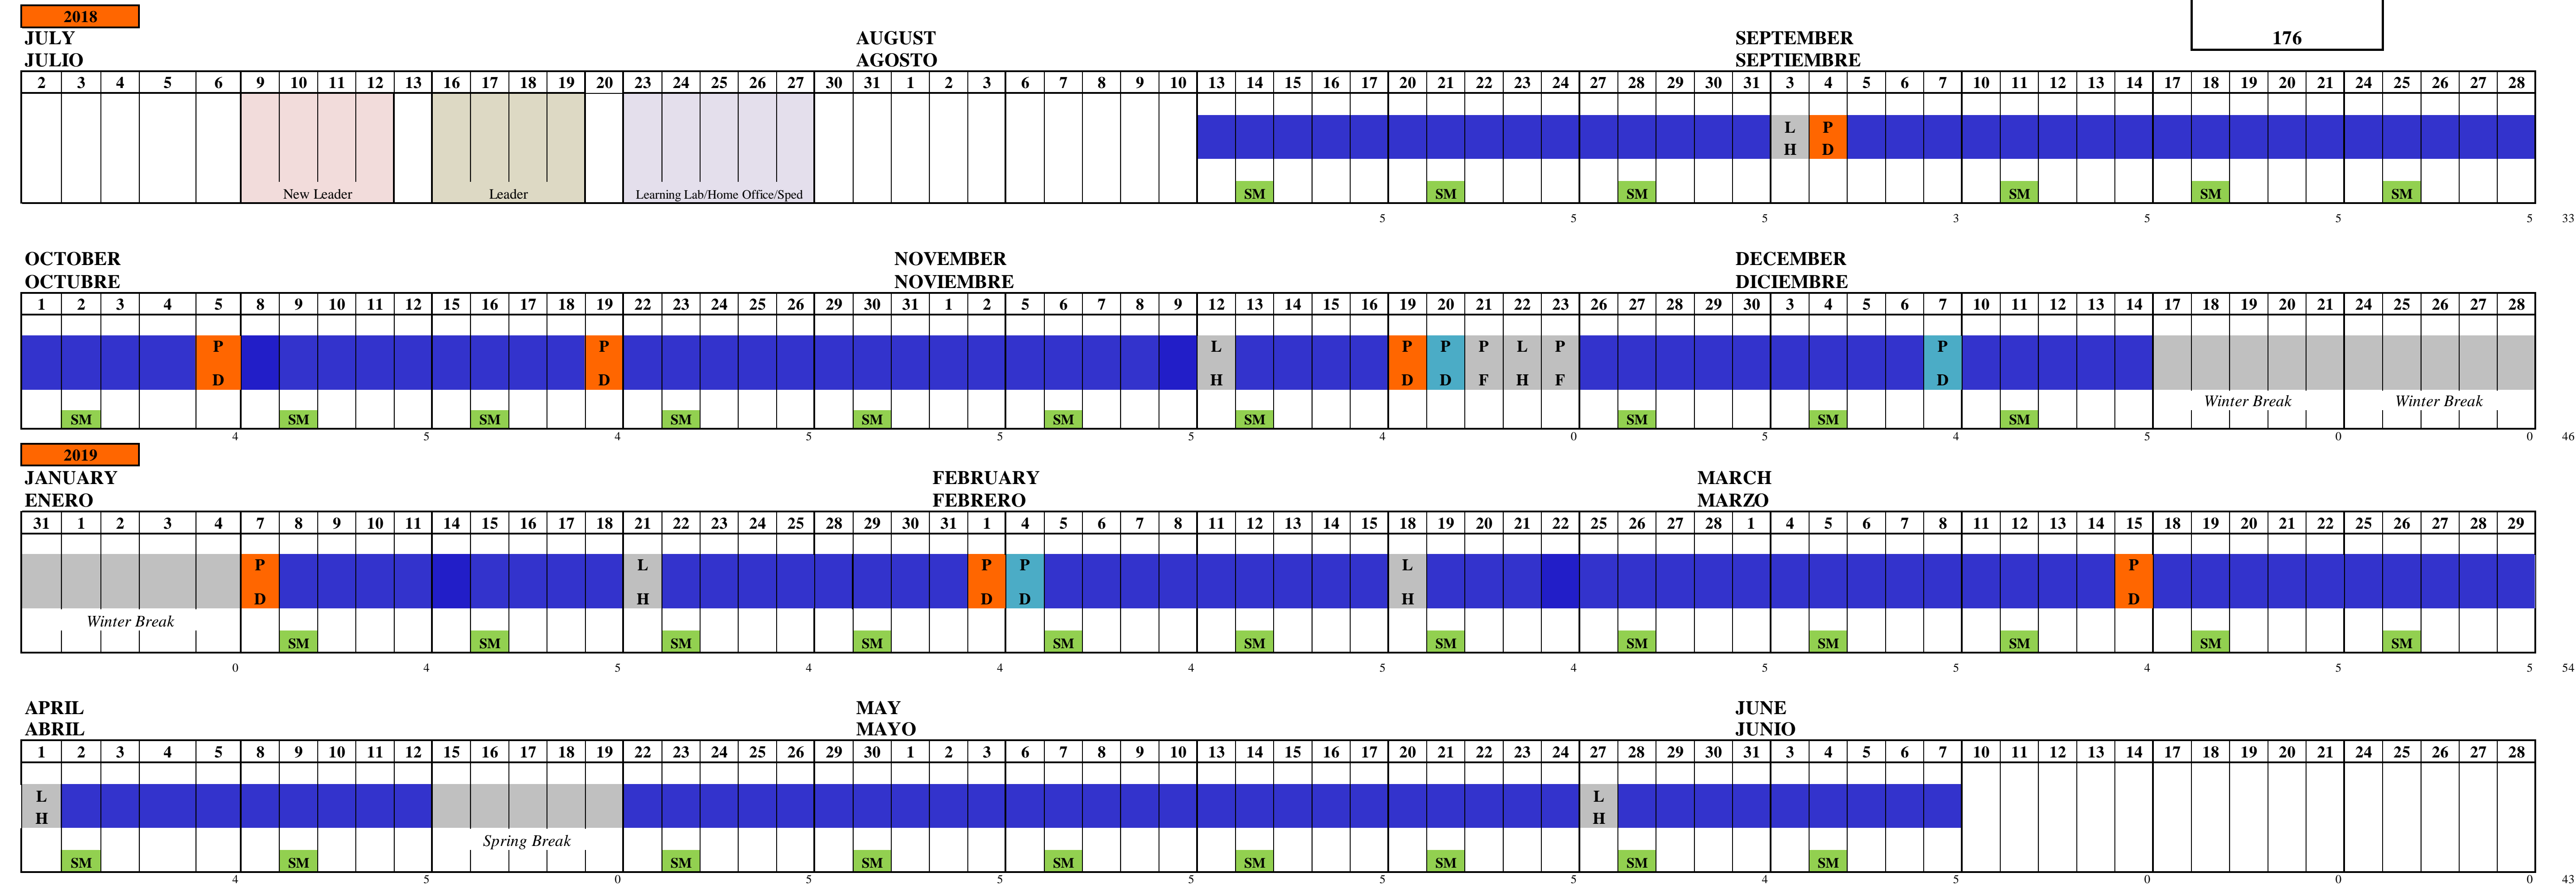

School Calendar 2018-2019

TOTAL DAYS OF INSTRUCTION
176

New Leader Institute July 9-12
Leader Institute July 16-19
Learning Lab July 23-27
SITE DAYS:

2/1/18 PUC WIDE PD
3/15/18 COM of PRAC
2/4/19 DATA PD (VALLEY)
2/8/19 DATA PD (LA)

Start and End Dates	
8/13/18	First Day of School
6/7/19	Last Day of School

Holidays	
9/3/18	Labor Day
11/12/18	Veterans Day
11/22/18	Thanksgiving Holiday
12/17/18-01/4/19	Winter Break
1/21/19	Dr. Martin L. King, Jr.'s Birthday Observed
2/18/19	President's Day
4/1/19	Cesar Chavez Day Observed
4/15/19-4/19/19	Spring Break
5/27/19	Memorial Day

LH = Legal Holiday
PD = Professional Development/Pupil Free Day
PF = Pupil Free Day

SM=Staff Meeting / Minimum Days
PD-SCHOOL SITE Professional Development
PD-PUC-WIDE Professional Development

Pupil Free Dates	
11/21/2018	
11/23/2018	

Professional Development Dates	
PUC Kick Off	9/4/2018
School Site PD-RETREAT	10/19/2018
PUC WIDE PD	10/5/2018
Community of Practice 1	11/19/2018
School Site PD- PLANNING	11/20/2018
School Site PD- DATA	12/7/2018
PUC WIDE PD	2/1/2019
School Site PD- DATA	2/4/2019
Community of Practice 2	3/15/2019
DYO PD	1/7/2019

Progress Report Dates	
P1	9/12/2018
P2	10/10/2018
P3	11/14/2018
Semester 1	12/14/2018
P4	2/13/2019
P5	3/13/2019
P6	4/10/2019
P7	5/8/2019
Semester 2	6/7/2019