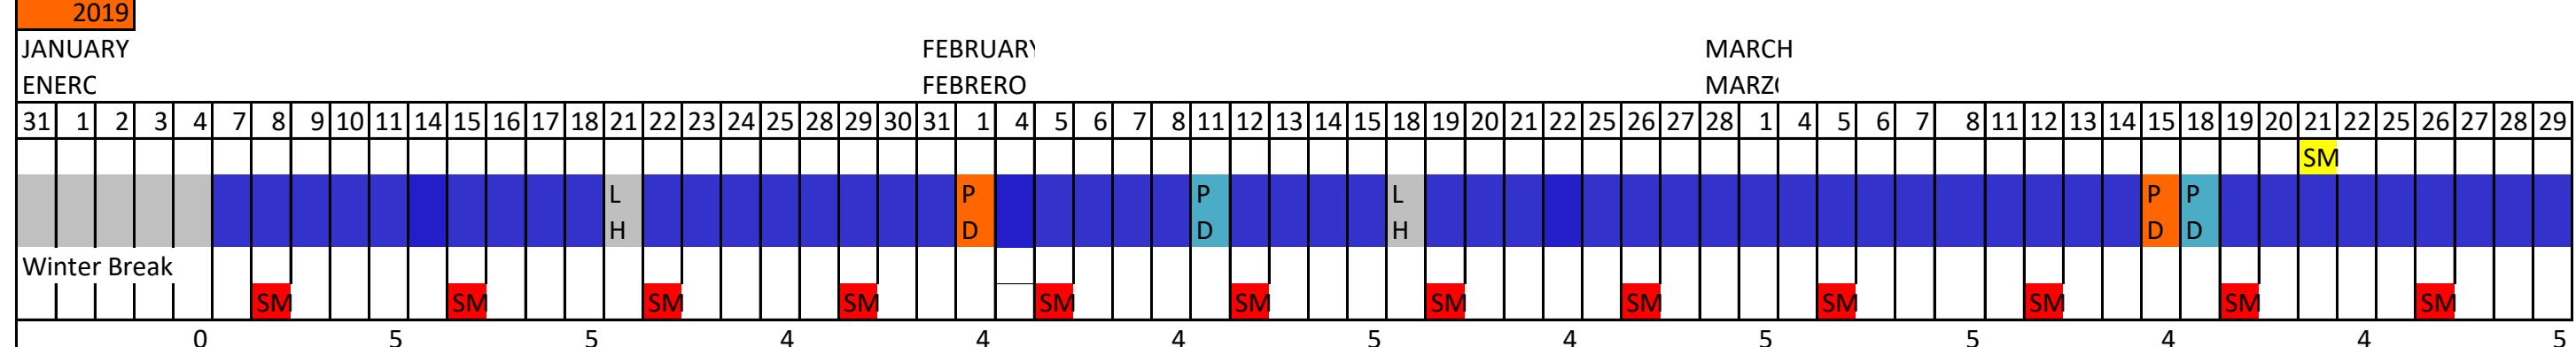

School Calendar 2018-2019

TOTAL DAYS OF INSTRUCTION
176

New Leader Institute July 9-12
 Leader Institute July 16-19
 Learning Lab- July 23-27
 SITE DAYS: August 6-10

10/5/18 PUC WIDE PD
 11/19/18 COM of PRAC 11/20/18 School Site PD
 11/21/18 and 11/23/18 Pupil Free
 12/7/18 DATA PD MS (VALLEY)
 12/10/18 DATA PD MS (LA)
 9/17/18 DATA PD HS (VALLEY)

2/1/18 PUC WIDE PD
 3/15/18 COM of PRAC
 2/4/19 DATA PD (VALLEY)
 2/8/19 DATA PD (LA)
 2/11/19 DATA PD HS (VALLEY)

Start and End Dates	
8/13/18	First Day c
6/7/19	Last Day c

Holidays	
9/3/18	Labor Day
##	Veterans Day
11/22/18	Thanksgiving
12/17/18-01/4/19	Winter Break
1/21/19	Dr. Martin L. King, Jr.'s Birthday
2/18/19	President's Day
4/1/19	Cesar Chavez Day Observer
4/15/19-4/19/19	Spring Break
5/27/19	Memorial Day

LH = Legal Holiday
PD = Professional Development/Pupil Free Day
PF = Pupil Free Day

SM=Staff Meeting / Minimum Days
PD=SCHOOL SITE Professional Development
PD=PUC-WIDE Professional Development

Pupil Free Dates	
	11/21/2018
	11/23/2018