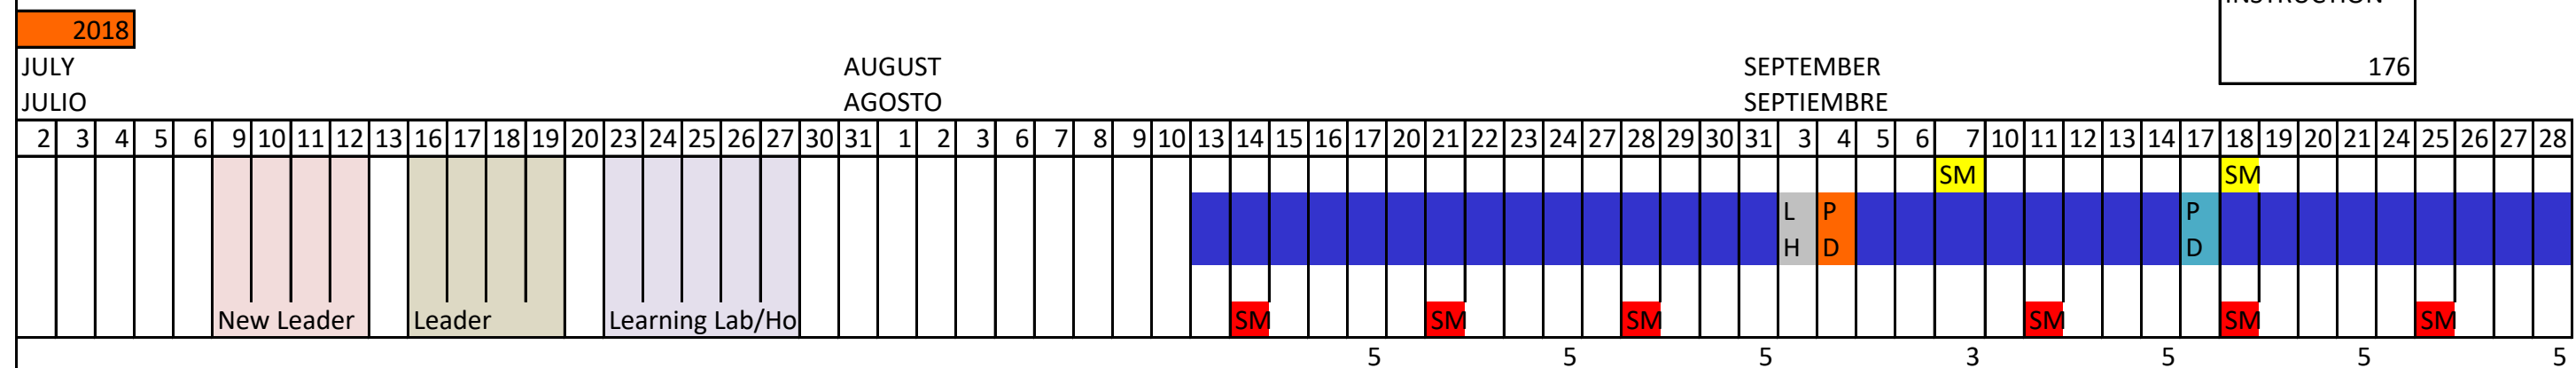

School Calendar 2018-2019

TOTAL DAYS OF INSTRUCTION
176

New Leader Institute July 9-12
 Leader Institute July 16-19
 Learning Lab- July 23-27
 SITE DAYS: August 6-10

10/5/18 PUC WIDE PD
 11/19/18 COM of PRAC 11/20/18 School Site PD
 11/21/18 and 11/23/18 Pupil Free
 12/7/18 DATA PD MS (VALLEY)
 12/10/18 DATA PD MS (LA)
 9/17/18 DATA PD HS (VALLEY)

2/1/18 PUC WIDE PD
 3/15/18 COM of PRAC
 2/4/19 DATA PD (VALLEY)
 2/8/19 DATA PD (LA)
 2/11/19 DATA PD HS (VALLEY)

Start and End Dates	
8/13/18	First Day c
6/7/19	Last Day c

Holidays	
9/3/18	Labor Day
##	Veterans Day
11/22/18	Thanksgiving
12/17/18-01/4/19	Winter Break
1/21/19	Dr. Martin L. King, Jr.'s Birthday
2/18/19	President's Day
4/1/19	Cesar Chavez Day Observer
4/15/19-4/19/19	Spring Break
5/27/19	Memorial Day

LH = Legal Holiday
PD = Professional Development/Pupil Free Day
PF = Pupil Free Day

SM=Staff Meeting / Minimum Days
PD=SCHOOL SITE Professional Development
PD=PUC-WIDE Professional Development

Pupil Free Dates	
	11/21/2018
	11/23/2018