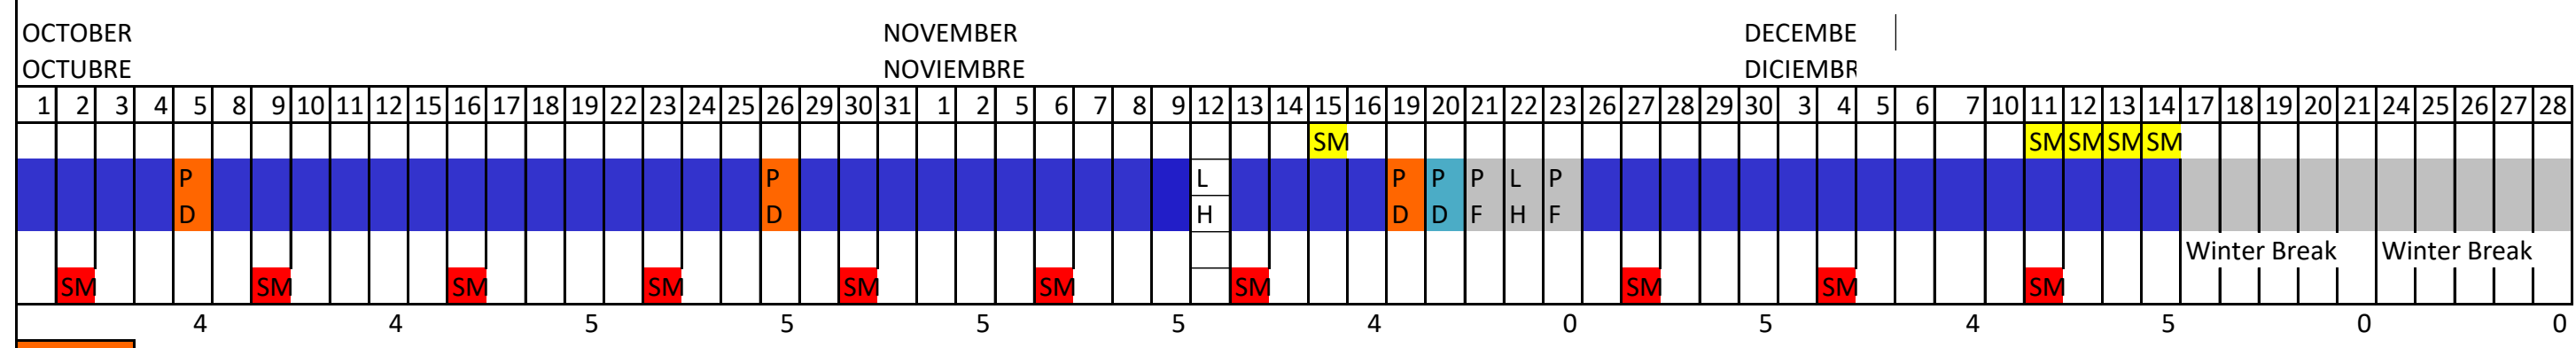

School Calendar 2018-2019

TOTAL DAYS OF INSTRUCTION
176

New Leader Institute July 9-12
 Leader Institute July 16-19
 Learning Lab- July 23-27
 SITE DAYS: August 6-10

10/5/18 PUC WIDE PD
 11/19/18 COM of PRAC 11/20/18 School Site PD
 11/21/18 and 11/23/18 Pupil Free
 12/7/18 DATA PD MS (VALLEY)
 12/10/18 DATA PD MS (LA)
 9/17/18 DATA PD HS (VALLEY)

2/1/18 PUC WIDE PD
 3/15/18 COM of PRAC
 2/4/19 DATA PD (VALLEY)
 2/8/19 DATA PD (LA)
 2/11/19 DATA PD HS (VALLEY)

Start and End Dates	
8/13/18	First Day c
6/7/19	Last Day c

Holidays	
9/3/18	Labor Day
##	Veterans Day
11/22/18	Thanksgiving
12/17/18-01/4/19	Winter Break
1/21/19	Dr. Martin L. King, Jr.'s Birthday
2/18/19	President's Day
4/1/19	Cesar Chavez Day Observer
4/15/19-4/19/19	Spring Break
5/27/19	Memorial Day

LH = Legal Holiday
PD = Professional Development/Pupil Free Day
PF = Pupil Free Day

SM=Staff Meeting / Minimum Days
PD=SCHOOL SITE Professional Development
PD=PUC-WIDE Professional Development

Pupil Free Dates	
	11/21/2018
	11/23/2018