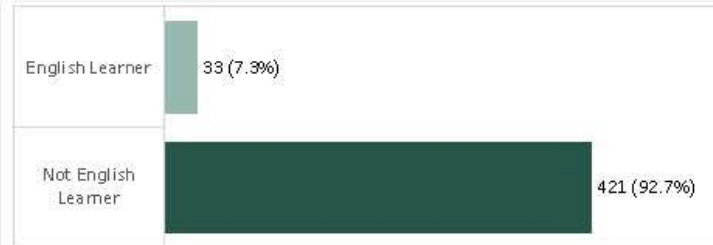

Demographics for PUC Lakeview Charter High
as of 11/6/2017

Total Students

454

Cohort Graduation Rate 2015-2016

93.1%

Cohort Dropout Rate 2015-2016

2.6%

Race/Ethnicity

Race/Ethnicity	Count	%
American Indian/Alaskan Native	1	0.22%
Black or African American	6	1.32%
Filipino	6	1.32%
Hispanic/Latino	437	96.26%
Other Asian	2	0.44%
White (not of Hispanic origin)	2	0.44%

English Language Status