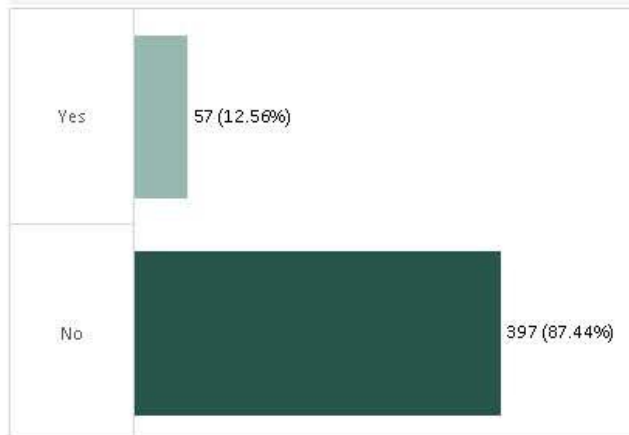

SPED

Disability

Disability	Count	%
Autism (AUT)	11	2.42%
Hard of Hearing (HH)	2	0.44%
Other Health Impairment (OHI)	6	1.32%
Specific Learning Disability (SLD)	37	8.15%
Speech or Language Impairment (SLI)	1	0.22%
No Disability	397	87.44%