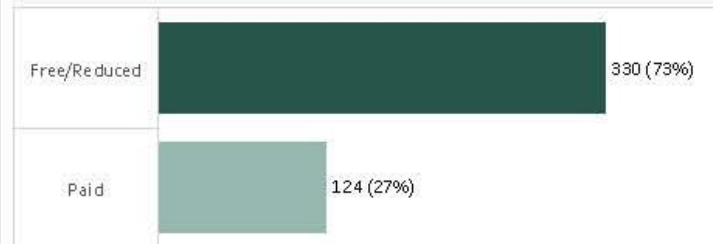

Lunch Status